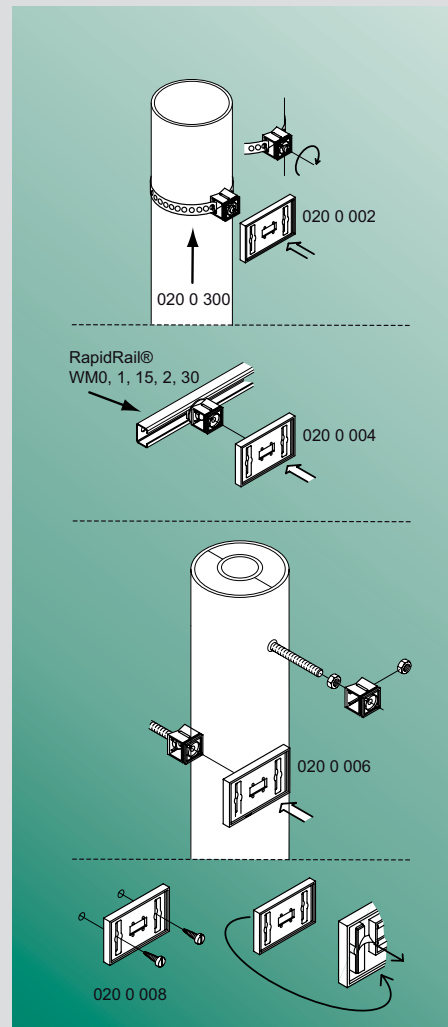

BIS IKS-2000®

Cut mounting strip to length

Fix spacer to pipe

Place text card in holder

Click holder on spacer

On-the-spot commercial exposure

- Professional appearance
- Flexible in printing options
- Easy installation
- Various fixing options
- Quick access to information
- Durable commercial exposure

BIS IKS-2000®

Why place identification on pipes?

The identification of pipe contents in piping installations is getting more and more significant. In case of emergency it is important to have quick access to the information about the contents and possible flow direc-

The first one is for pipe mounting, mainly for pipe content and contractor information. The BIS IKS-2000® card holder pipe mounting is to be used with the BIS IKS-2000® mounting strip.

The second one is for wall mounting. The BIS IKS-2000® card holder wall mounting has two self-adhesive strips on the back, but can also be fixed with screws.